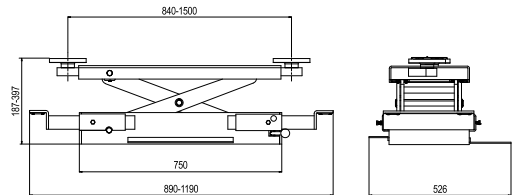

RJ13500

PNEUMATIC JACK

Technical parameters

Model	RJ13500
Packing Size	1400 × 850 × 430MM
Net weight	297.15KG
Capacity	6T

OPARCK

More information please login:
www.oparck.com www.sxdinggao.en.alibaba.com

SHAOXING DINGGAO MECHANICAL EQUIPMENT CO., LTD.

RJ3500
 MANUAL ROLLING JACK

More information please login
www.oparck.com
www.sxdinggao.en.alibaba.com

Technical parameters

Model	RJ3500
Packing Size	950X600X260MM
Gross Weight	125KG
Capacity	1500KG

RJ4500

MANUAL ROLLING JACK

More information please login
www.oparck.com
www.sxdinggao.en.alibaba.com

Technical parameters

Model	RJ4500
Packing Size	950X600X280MM
Gross Weight	151KG
Capacity	2000KG

RJQ4500

PNEUMATIC ROLLING JACK

More information please login
www.oparck.com
www.sxdinggao.en.alibaba.com

Technical parameters

Model	RJQ4500
Packing Size	950X600X280MM
Gross Weight	151KG
Capacity	2000KG

RJQ7000

PNEUMATIC ROLLING JACK

More information please login
www.oparck.com
www.sxdinggao.en.alibaba.com