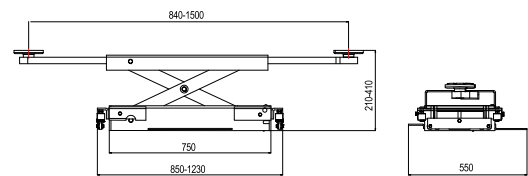

RJ3500
 MANUAL ROLLING JACK

More information please login
www.oparck.com
www.sxdinggao.en.alibaba.com

Technical parameters

Model	RJ3500
Packing Size	950X600X260MM
Gross Weight	125KG
Capacity	1500KG

RJ4500

MANUAL ROLLING JACK

More information please login
www.oparck.com
www.sxdinggao.en.alibaba.com

Technical parameters

Model	RJ4500
Packing Size	950X600X280MM
Gross Weight	151KG
Capacity	2000KG

RJQ4500

PNEUMATIC ROLLING JACK

More information please login
www.oparck.com
www.sxdinggao.en.alibaba.com

Technical parameters

Model	RJQ4500
Packing Size	950X600X280MM
Gross Weight	151KG
Capacity	2000KG

RJQ7000

PNEUMATIC ROLLING JACK

More information please login
www.oparck.com
www.sxdinggao.en.alibaba.com