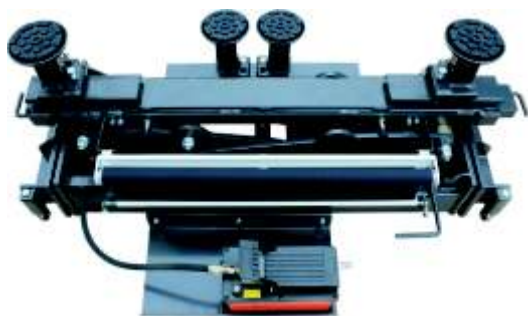

RJ13500

PNEUMATIC JACK

Technical parameters

Model	RJ13500
Packing Size	1400 × 850 × 430MM
Net weight	297.15KG
Capacity	6T

OPARCK

More information please login:
www.oparck.com www.sxdinggao.en.alibaba.com

SHAOXING DINGGAO MECHANICAL EQUIPMENT CO., LTD.

RJ3500
 MANUAL ROLLING JACK

More information please login
www.oparck.com
www.sxdinggao.en.alibaba.com

Technical parameters

Model	RJ3500
Packing Size	950X600X260MM
Gross Weight	125KG
Capacity	1500KG

RJ4500

MANUAL ROLLING JACK

More information please login
www.oparck.com
www.sxdinggao.en.alibaba.com

Technical parameters

Model	RJ4500
Packing Size	950X600X280MM
Gross Weight	151KG
Capacity	2000KG

RJQ4500

PNEUMATIC ROLLING JACK

More information please login
www.oparck.com
www.sxdinggao.en.alibaba.com

Technical parameters

Model	RJQ4500
Packing Size	950X600X280MM
Gross Weight	151KG
Capacity	2000KG

RJQ7000

PNEUMATIC ROLLING JACK

More information please login
www.oparck.com
www.sxdinggao.en.alibaba.com