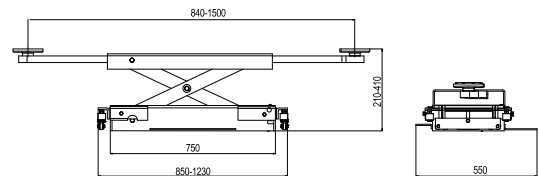

RJ3500
 MANUAL ROLLING JACK

More information please login
www.oparck.com
www.sxdinggao.en.alibaba.com

Technical parameters

Model	RJ3500
Packing Size	950X600X260MM
Gross Weight	125KG
Capacity	1500KG

RJ4500

MANUAL ROLLING JACK

More information please login
www.oparck.com
www.sxdinggao.en.alibaba.com

Technical parameters

Model	RJ4500
Packing Size	950X600X280MM
Gross Weight	151KG
Capacity	2000KG

RJQ4500

PNEUMATIC ROLLING JACK

More information please login
www.oparck.com
www.sxdinggao.en.alibaba.com

Technical parameters

Model	RJQ4500
Packing Size	950X600X280MM
Gross Weight	151KG
Capacity	2000KG

RJQ7000

PNEUMATIC ROLLING JACK

More information please login
www.oparck.com
www.sxdinggao.en.alibaba.com