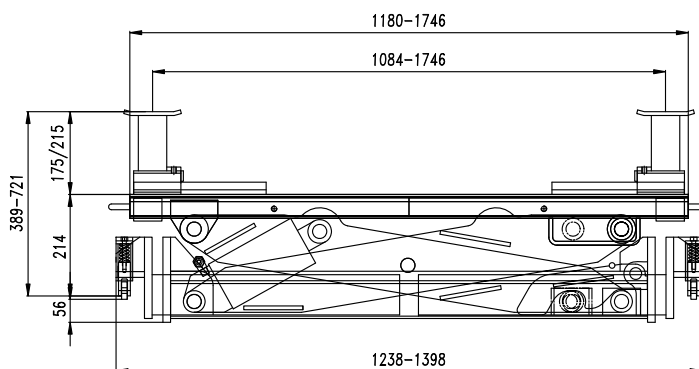

RJ13500

PNEUMATIC JACK

Technical parameters

Model	RJ13500
Packing Size	1400 × 850 × 430MM
Net weight	297.15KG
Capacity	6T

OPARCK

More information please login:
www.oparck.com www.sxdinggao.en.alibaba.com

SHAOXING DINGGAO MECHANICAL EQUIPMENT CO., LTD.

RJ3500
 MANUAL ROLLING JACK

More information please login
www.oparck.com
www.sxdinggao.en.alibaba.com

Technical parameters

Model	RJ3500
Packing Size	950X600X260MM
Gross Weight	125KG
Capacity	1500KG

RJ4500

MANUAL ROLLING JACK

More information please login
www.oparck.com
www.sxdinggao.en.alibaba.com

Technical parameters

Model	RJ4500
Packing Size	950X600X280MM
Gross Weight	151KG
Capacity	2000KG

RJQ4500

PNEUMATIC ROLLING JACK

More information please login
www.oparck.com
www.sxdinggao.en.alibaba.com

Technical parameters

Model	RJQ4500
Packing Size	950X600X280MM
Gross Weight	151KG
Capacity	2000KG

RJQ7000

PNEUMATIC ROLLING JACK

More information please login
www.oparck.com
www.sxdinggao.en.alibaba.com