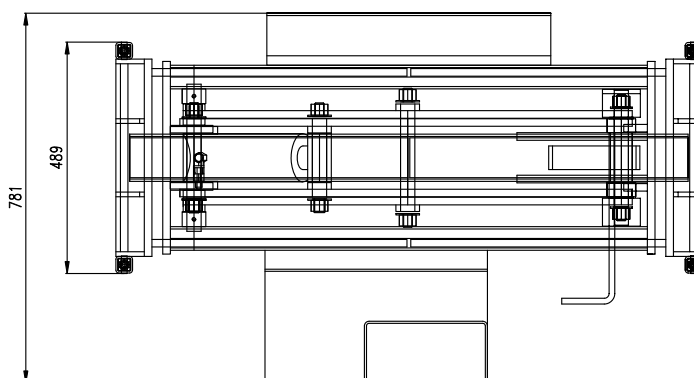

RJ13500

PNEUMATIC JACK

Technical parameters

Model	RJ13500
Packing Size	1400 × 850 × 430MM
Net weight	297.15KG
Capacity	6T

OPARCK

More information please login:
www.oparck.com www.sxdinggao.en.alibaba.com

SHAOXING DINGGAO MECHANICAL EQUIPMENT CO., LTD.

RJ3500
 MANUAL ROLLING JACK

More information please login
www.oparck.com
www.sxdinggao.en.alibaba.com

Technical parameters

Model	RJ3500
Packing Size	950X600X260MM
Gross Weight	125KG
Capacity	1500KG

RJ4500

MANUAL ROLLING JACK

More information please login
www.oparck.com
www.sxdinggao.en.alibaba.com

Technical parameters

Model	RJ4500
Packing Size	950X600X280MM
Gross Weight	151KG
Capacity	2000KG

RJQ4500

PNEUMATIC ROLLING JACK

More information please login
www.oparck.com
www.sxdinggao.en.alibaba.com

Technical parameters

Model	RJQ4500
Packing Size	950X600X280MM
Gross Weight	151KG
Capacity	2000KG

RJQ7000

PNEUMATIC ROLLING JACK

More information please login
www.oparck.com
www.sxdinggao.en.alibaba.com