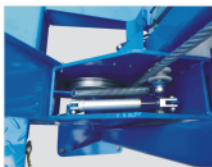

PP-9H

HIGH FOUR-COLUMN PARKING GARAGE

More information please login
www.dinggaojx.cn
www.sxdinggao.en.alibaba.com

PRODUCT DESCRIPTION

- Vertical rise and fall parking lift, It is the ideal equipment for commercial vehicles and SUV medium and large vehicles parking, Lifting height 3800mm, Lifting capacity 9000 lbs.
- Convenient installation, compact structure, the special mobile fitting make the whole device move convenient when no-load.
- Manual mechanical safety organ and wire rope fracture protective mechanism, double safety mechanism, more safety.
- It use high density slide blocks in the columns, Long service life.
- Explosion-proof throttle valve on the oil tube, It can prevent falling fast because of oil tube burst.
- The platform is made of high strength antiskid pattern plate overall molding.
- The special brake block can prevent the vehicles moving.
- Optional rolling jack, convenient for maintenance vehicles.

PP-9H

HIGH FOUR-COLUMN PARKING GARAGE

Technical parameters

Model	PP-9H
LxWxH	5786x2809x4322mm
Max Lifting Height	3800mm
Min. Height	147mm
Lifting Distance	3680mm
Lifting Time	50s
Length of Columns	4679mm
Overall Length	5786mm
Inside Soleplate of Columns Width	2219mm
Overall Width	2809mm
Platform Length	4990mm
Lifting Capacity	(9000lbs)4000kg
Runway Width	508mm
Width Between Runway	950-1140mm
Packing Size1	5170x570x720mm
Packing Size2	4010x200x130mm
Gross Weight1	1120kg
Gross Weight2	160kg

Detail

Limit switch.

Air cylinder for air release.

cable and pulley under main runway.

Oil cylinder with explosion-proof valve.

Oil-mist separator.

Under main runway.

OPARICK