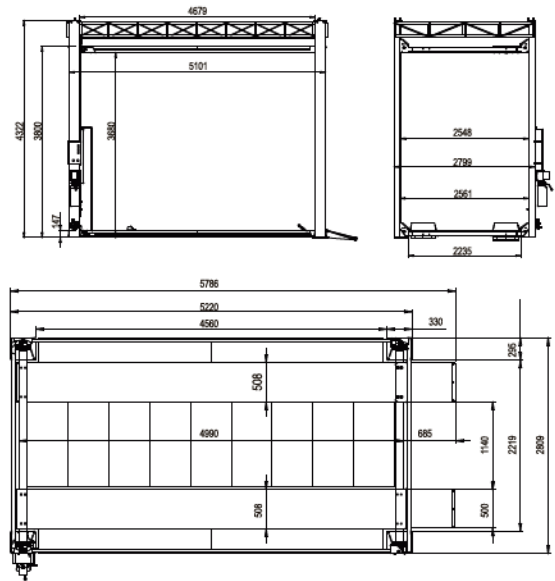

PP-9H

HIGH FOUR-COLUMN PARKING GARAGE

More information please login
www.dinggaojx.cn
www.sxdinggao.en.alibaba.com

PRODUCT DESCRIPTION

- Vertical rise and fall parking lift, It is the ideal equipment for commercial vehicles and SUV medium and large vehicles parking, Lifting height 3800mm, Lifting capacity 9000 lbs.
- Convenient installation, compact structure, the special mobile fitting make the whole device move convenient when no-load.
- Manual mechanical safety organ and wire rope fracture protective mechanism, double safety mechanism, more safety.
- It use high density slide blocks in the columns, Long service life.
- Explosion-proof throttle valve on the oil tube, It can prevent falling fast because of oil tube burst.
- The platform is made of high strength antiskid pattern plate overall molding.
- The special brake block can prevent the vehicles moving.
- Optional rolling jack, convenient for maintenance vehicles.

PP-9H

HIGH FOUR-COLUMN PARKING GARAGE

Technical parameters

Model	PP-9H
LxWxH	5786x2809x4322mm
Max Lifting Height	3800mm
Min. Height	147mm
Lifting Distance	3680mm
Lifting Time	50s
Length of Columns	4679mm
Overall Length	5786mm
Inside Soleplate of Columns Width	2219mm
Overall Width	2809mm
Platform Length	4990mm
Lifting Capacity	(9000lbs)4000kg
Runway Width	508mm
Width Between Runway	950-1140mm
Packing Size1	5170x570x720mm
Packing Size2	4010x200x130mm
Gross Weight1	1120kg
Gross Weight2	160kg